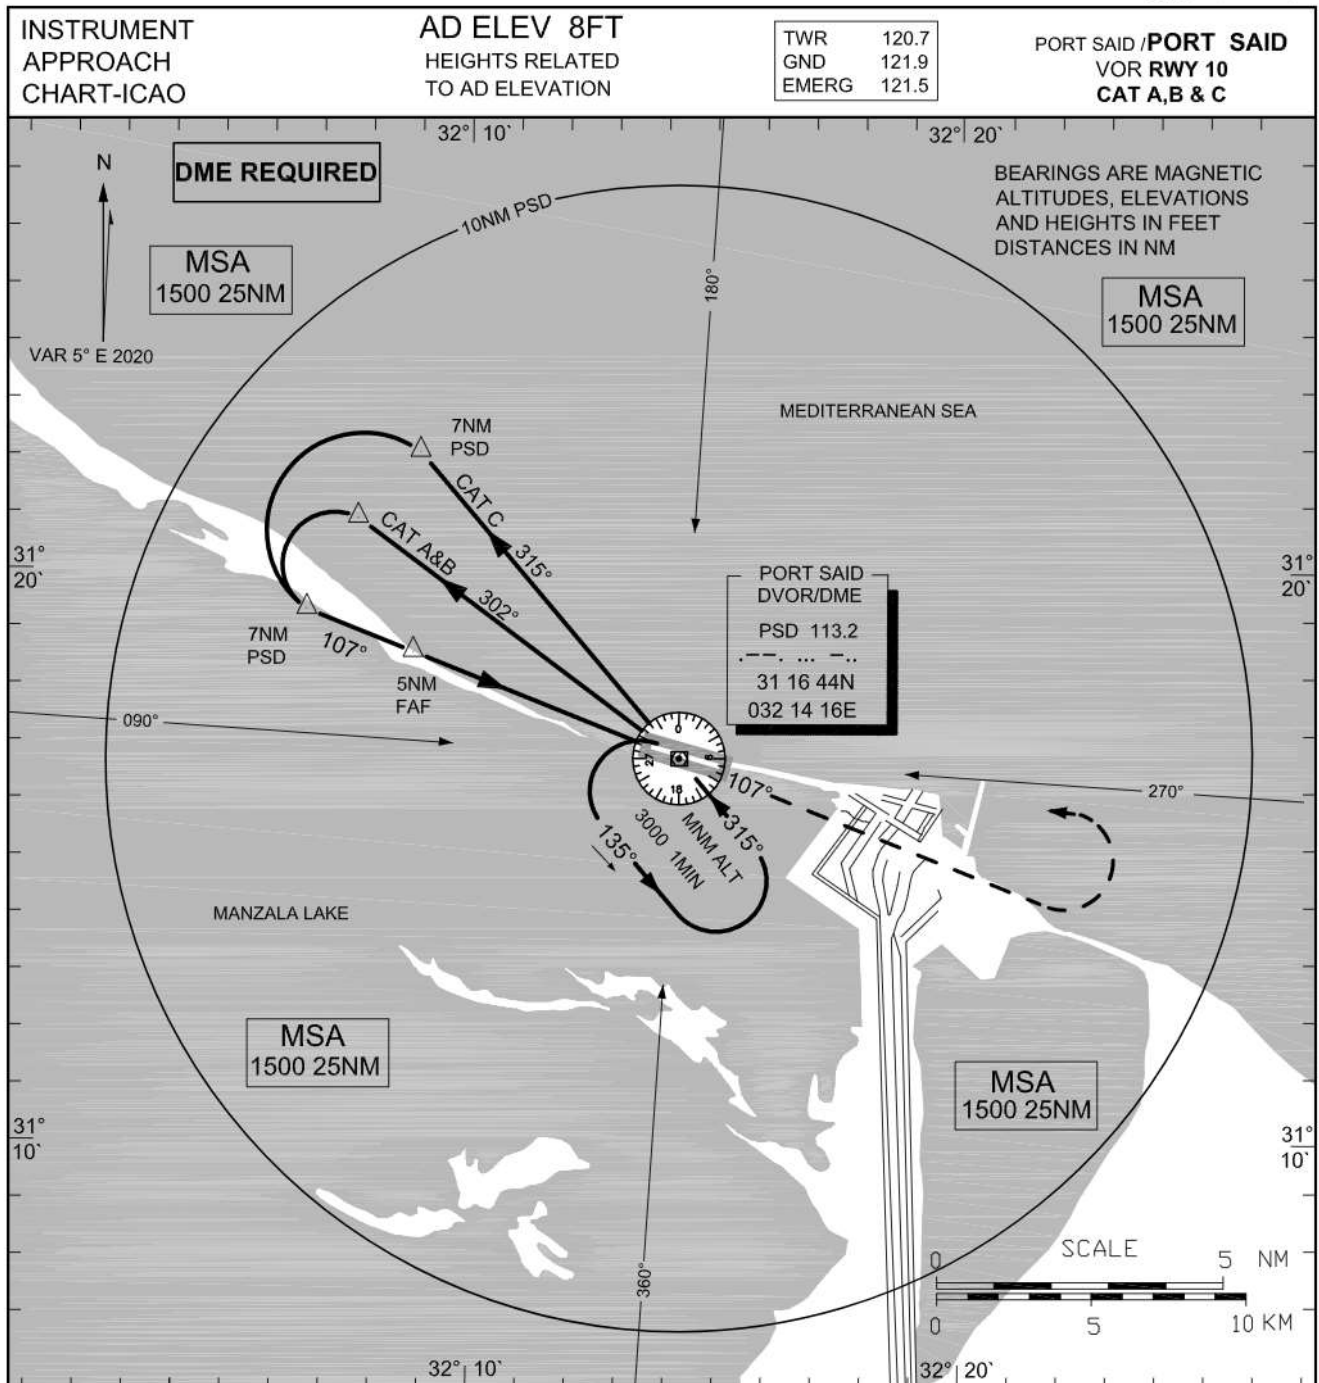

For Simulation Use Only  
Not For Real life

HEPS/PSD

**AERODROME CHART - ICAO**

31° 16' 46" N  
032° 14' 24" E

ELEV 8FT

TWR	120.7
GND	121.9
EMERG	121.5

PORT SAID/PORT SAID

For Simulation Use Only  
Not For Real life

HEPS/PSD

ACFT CAT	A	B	C
OCA (OCH)	500 (492)		