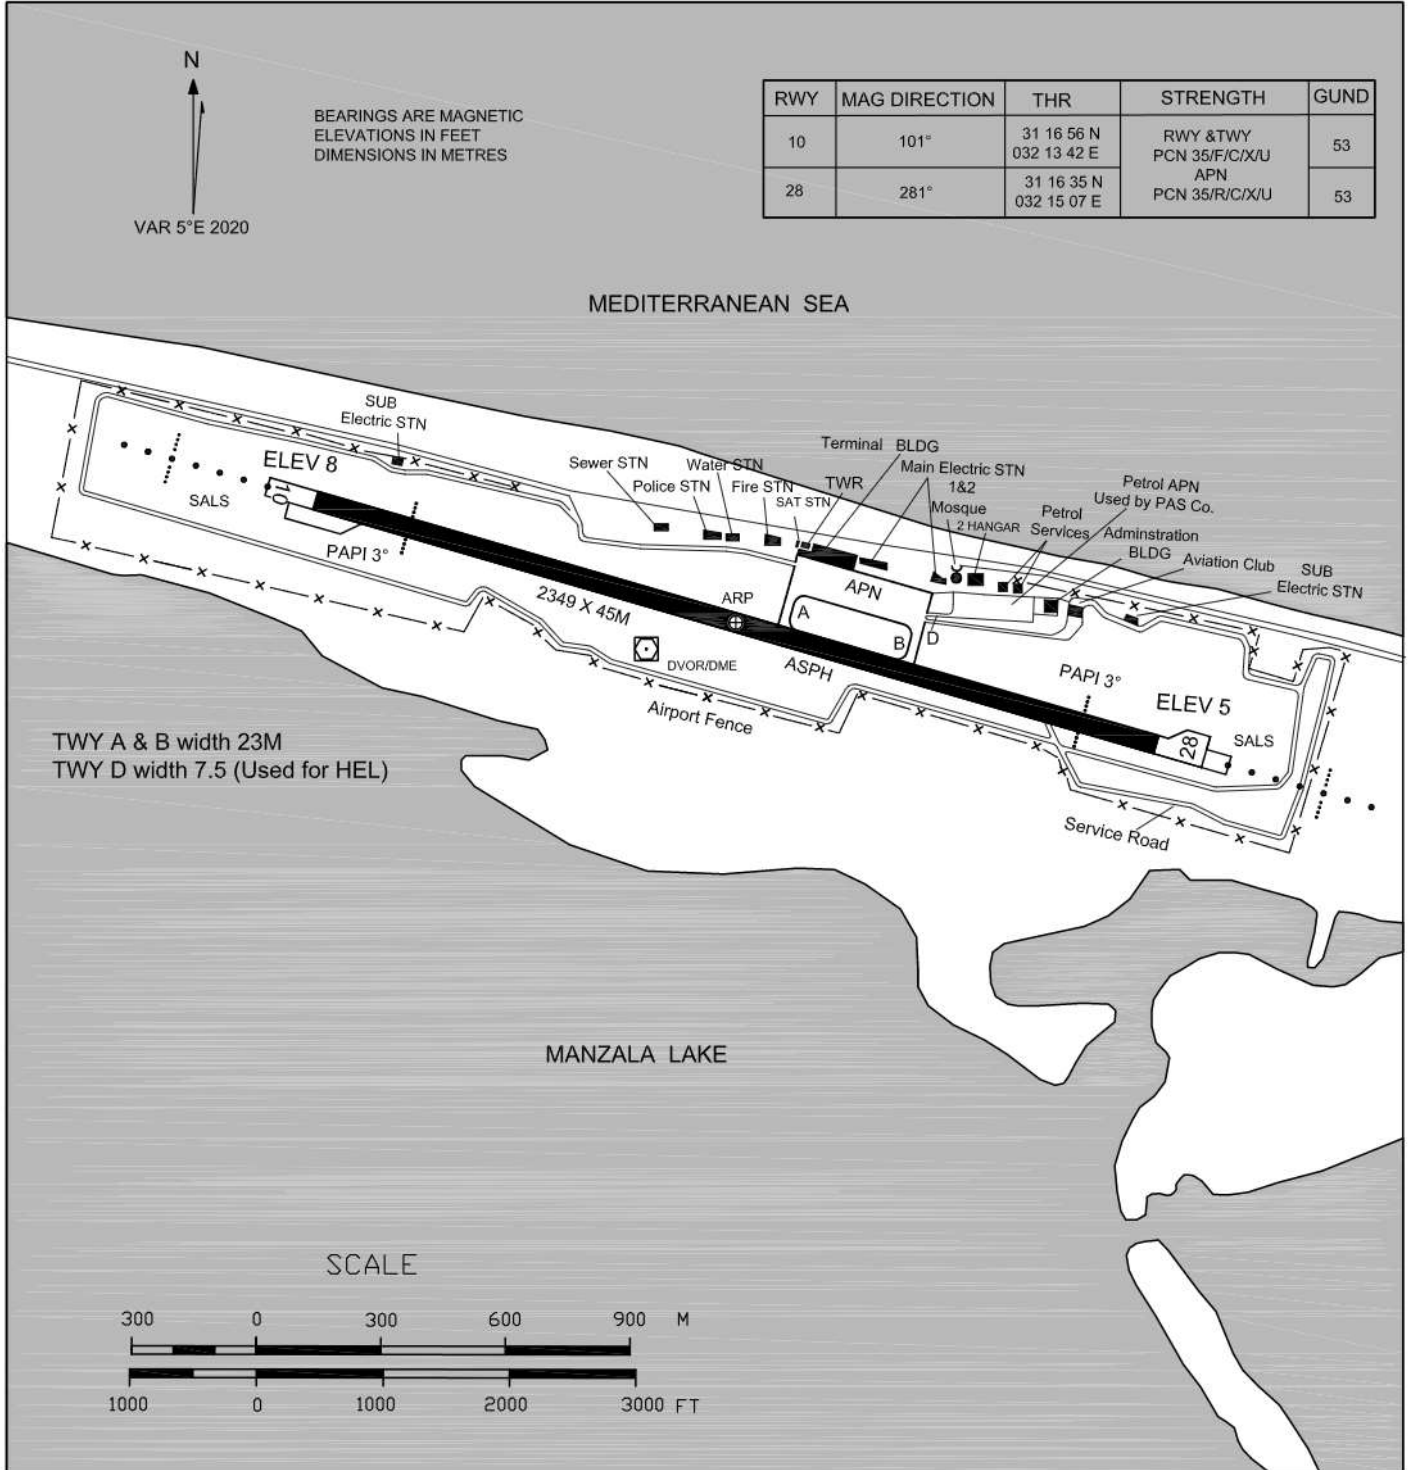

For Simulation Use Only  
Not For Real life

HEPS/PSD

**AERODROME CHART - ICAO**

31° 16' 46" N  
032° 14' 24" E

ELEV 8FT

TWR	120.7
GND	121.9
EMERG	121.5

PORT SAID/PORT SAID

For Simulation Use Only  
Not For Real life

HEPS/PSD

ACFT CAT	A	B	C
OCA (OCH)	500 (492)		